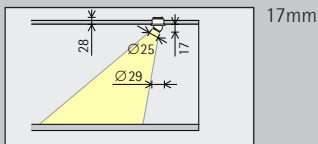

17mm

1W/141lm

	2700K CRI 92		3500K CRI 92
	3000K CRI 92		4000K CRI 92
	3000K CRI 97		

Apparecchi da semi-incasso	
●	Spot
●	Flood
●	Wide flood

- ✓ On-board Dim
- ✓ Casambi Bluetooth
- ✓ Controllo DALI (tramite Gateway)

Nero