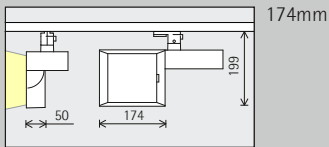

24W/3300lm	18W/2475lm (Narrow spot)
38W/4920lm	28W/3690lm (Narrow spot)

	2700K CRI 92		3500K CRI 92
	3000K CRI 92		4000K CRI 82
	3000K CRI 97		4000K CRI 92

Spots	Breedstralers
Narrow spot	Wide flood
Spot	Extra wide flood
Flood	Oval flood
Lens-wallwashers	
Wallwash	

	Schakelbaar		DALI
	Fasendimbaar + On-board Dim		Casambi Bluetooth

	Wit		Zilver
	Zwart		10.000 kleuren *

* op aanvraag verkrijgbaar

Artikelnummers en plannings-gegevens:
www.erco.com/012238

Design en toepassing:
www.erco.com/opton