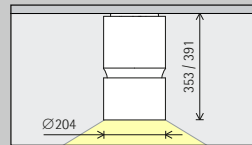

Size 7

LED module
Maximum value at 4000K CRI 82

24.2W/3259lm
37.1W/4583lm

48.3W/6518lm
74.1W/9166lm

Light colour

	2700K CRI 92		3500K CRI 92
	3000K CRI 92		4000K CRI 82
	3000K CRI 97		4000K CRI 92

	2700K CRI 92		3500K CRI 92
	3000K CRI 92		4000K CRI 82
	3000K CRI 97		4000K CRI 92

Light distribution

Surface-mounted downlights	
	Flood
	Wide flood

Surface-mounted downlights	
	Flood
	Wide flood

Control

	Switchable
	Phase dimmable
	DALI

	Switchable
	Phase dimmable
	DALI

Colour (housing)

	White		Silver
	Black		10,000 colours *

	White		Silver
	Black		10,000 colours *

Colour (anti-glare cone)

	Silver matt		10,000 colours *
	Black		

	Silver matt		10,000 colours *
	Black