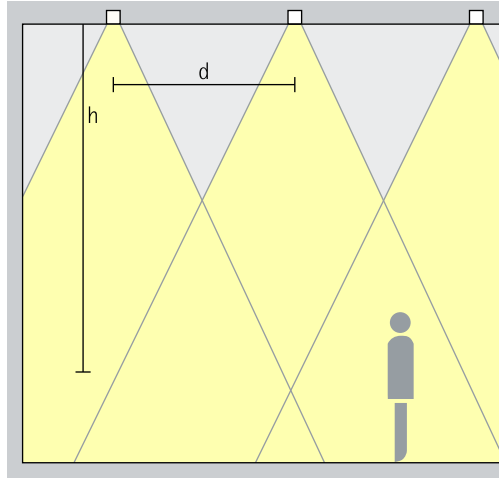

Surface-mounted downlights
Flood, Wide flood

General lighting
For uniform general lighting, the luminaire spacing (d) between two Atrium double focus downlights can be half the height (h) of the luminaire above the working plane (rough guide).