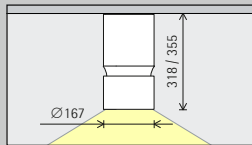

Atrium double focus Surface-mounted luminaires

Construction size

Size 5