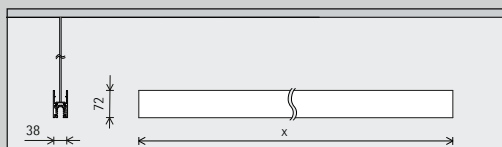

ERCO Hi-trac track with uplights – Luminaire arrangement

Luminaires, indirect
Indirect emission

General lighting

The LED module, mounted flush into the Hi-trac track from above, projects the light onto the ceiling, emphasising the dimensions of high rooms. The ideal distance (a) of the light structure to the ceiling is 1m.

ERCO Hi-trac track

Type of mounting

Length

2000mm	4000mm
3000mm	Special length *

Application

3-circuit ✓ Switchable ✓ Phase dimmable ✓ Phase dimmable (via Multi Dim) ✓ Push Dim (via Multi Dim) ✓ Casambi Bluetooth ✓ Zigbee	DALI ✓ DALI ✓ DALI dimmable (via Multi Dim)
---	--