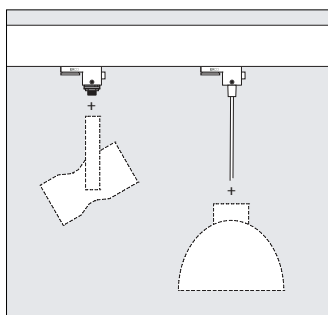

Wide spacing

The heavy-duty Hi-trac profiles allow wide spacing between the suspension points for wire or pendant suspensions.

Extensive accessories

Whether straight lines, L-shapes or rectangular configurations: use our extensive range of accessories to adapt the track layout to your project.