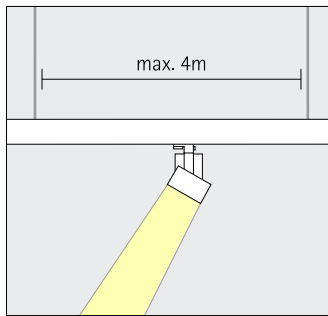

ERCO Hi-trac track with uplights