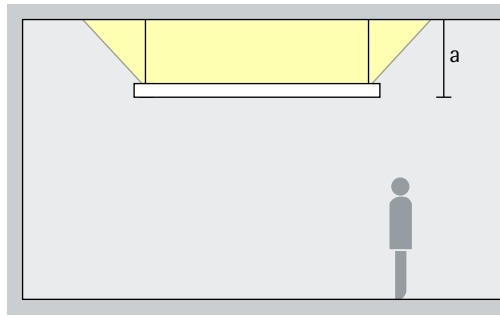

ERCO Hi-trac track with uplights – Luminaire arrangement

Luminaires, indirect
Indirect emission

General lighting

The LED module, mounted flush into the Hi-trac track from above, projects the light onto the ceiling, emphasising the dimensions of high rooms. The ideal distance (a) of the light structure to the ceiling is 1m.