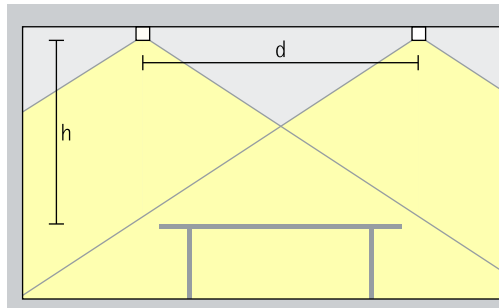

Easy installation

Switchable

DALI dimmable

Jilly linear Surface-mounted luminaires – Luminaire arrangement

Surface-mounted downlights Extra wide flood

General lighting
For the uniform illumination of office workplaces, the luminaire spacing (d) between two Jilly downlights may be up to 1.5 times the height (h) of the luminaire above the working plane (rough guide).

Arrangement: $d \leq 1.5 \times h$

The recommended offset from the wall is half the luminaire spacing.

Arrangement: $a = d / 2$

Surface-mounted downlights oval wide flood Oval wide flood

General lighting
To achieve high uniformity and good facial recognition when illuminating office workplaces, the luminaire spacing of Jilly downlights with oval wide flood light distribution (d) can be up to 1.5 times the height (h) of the luminaire above the working plane.