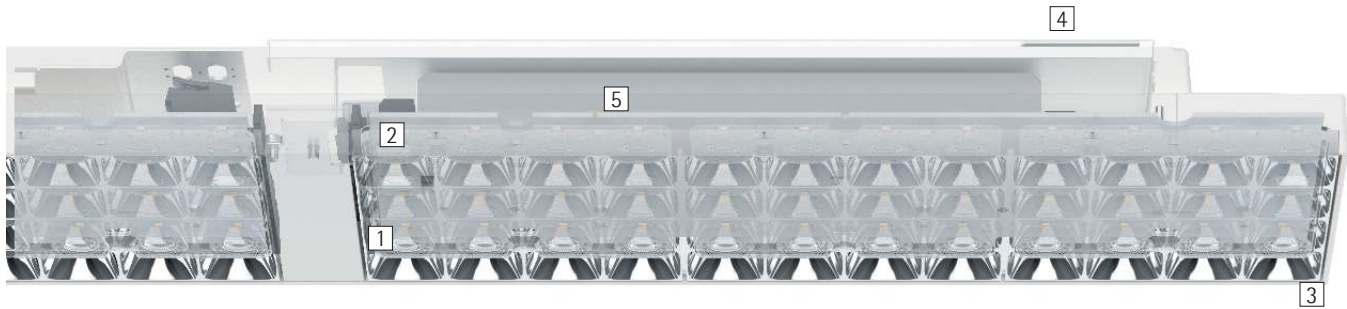

Jilly linear – The versatile light for modern work

An independent design for efficient and ergonomic light in offices

Jilly surface-mounted luminaires are suitable for the efficient, standard-compliant lighting of office workplaces – in rooms with solid ceilings and also for uncomplicated modernisation purposes. The flat housing and striking anti-glare louvre set Jilly apart from conventional office luminaires. The lighting technology combines a highly efficient lens system with an anti-dazzle louvre for visual comfort and luminous efficacy. The wattage and light distribution

enable wide luminaire spacing for economical lighting concepts.

Structure and characteristics

The features described here are typical of products in this range. Special versions may offer additional or varying features. A comprehensive description of the features of individual products can be found on our website.

1 ERCO lens system

- Made of optical polymer
- Light distributions: extra wide flood or oval wide flood

2 ERCO LED-module

- Mid-power LEDs: warm white (2700K or 3000K) or neutral white (3500K or 4000K)

3 Louvre

Louvres for efficient visual comfort

A louvre is designed to restrict the view into the luminaire, achieving efficient visual comfort with an emission angle of 90°. An anti-glare louvre available in black or silver enables the luminaire to blend with the material and colour of the ceiling.