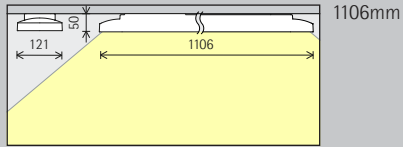

Jilly linear Surface-mounted luminaires

Construction size

LED module Maximum value at 4000K CRI 82

36W/6735lm

Light colour

	2700K CRI 92		3500K CRI 92
	3000K CRI 82		4000K CRI 82
	3000K CRI 92		4000K CRI 92

Light distribution

Surface-mounted downlights	Surface-mounted downlights oval wide flood
Extra wide flood	Oval wide flood

Control

	Switchable
	DALI

Colour (housing/louvre)

	White/Silver		10,000 colours */ Silver
	White/Black		10,000 colours */ Black

Accessories