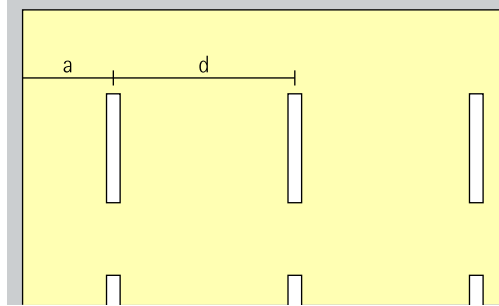

Easy installation

Switchable

DALI dimmable

Jilly linear Surface-mounted luminaires – Luminaire arrangement

Surface-mounted downlights Extra wide flood

General lighting
For the uniform illumination of office workplaces, the luminaire spacing (d) between two Jilly downlights may be up to 1.5 times the height (h) of the luminaire above the working plane (rough guide).

Arrangement: $d \leq 1.5 \times h$

The recommended offset from the wall is half the luminaire spacing.

Arrangement: $a = d / 2$

Surface-mounted downlights oval wide flood Oval wide flood

General lighting
To achieve high uniformity and good facial recognition when illuminating office workplaces, the luminaire spacing of Jilly downlights with oval wide flood light distribution (d) can be up to 1.5 times the height (h) of the luminaire above the working plane.

Arrangement: $d \leq 1.5 \times h$

Jilly linear, with oval wide flood distribution of light transverse to the luminaire, orients itself to luminaire alignment as highly proven for office applications.

Jilly linear Surface-mounted luminaires