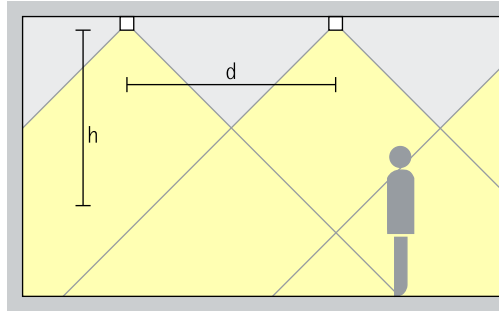

Easy installation

Switchable

DALI dimmable

Jilly linear Surface-mounted luminaires – Luminaire arrangement

Surface-mounted downlights Extra wide flood

General lighting
For the uniform illumination of office workplaces, the luminaire spacing (d) between two Jilly downlights may be up to 1.5 times the height (h) of the luminaire above the working plane (rough guide).

Arrangement: $d \leq 1.5 \times h$

The recommended offset from the wall is half the luminaire spacing.

Arrangement: $a = d / 2$

Surface-mounted downlights oval wide flood Oval wide flood

General lighting
To achieve high uniformity and good facial recognition when illuminating office workplaces, the luminaire spacing of Jilly downlights with oval wide flood light distribution (d) can be up to 1.5 times the height (h) of the luminaire above the working plane.